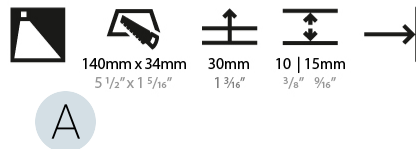

GENERAL

Series: Delight
Subseries: Delight String
Partner: Prolicht
Division: Architectural
Installation: Recessed
Product Type: Step Light
Mounting Location: Wall
Light Distribution: Asymmetric

PHYSICAL

Shape: Rectangle
Width (mm): 40
Width (in): 1 9/16
Height (mm): 150
Depth (mm): 26
Height (in): 5 7/8
Depth (in): 1
Ceiling Thickness (mm): 10 / 12 / 15
Ceiling Thickness (in): 3/8 or 1/2 or 9/16
Min. Recessing Depth (mm): 30
Min. Recessing Depth (in): 1 3/16
Weight (kg): .21
Weight (lbs): .46
Installation Requirement: 140mm / 5 1/2" x 34mm / 1 5/16"
Fixture Finish: SSR / BKV / CWI / CRY / HAB / UFT / ITA / RUA / FTG / MYG / LOD / PUS / FRO / FUP / KIA / POP / BLS / SPG / MEY / GOH / CHC / COM / ABZ / JAG / OBR / MOS / ROR
Fixture Material: Aluminum

ELECTRICAL

Lamp Type: LED (Zhaga Standard)
Input Wattage (W): 2.2
Total Output Wattage (W): 2
Dimming: Non-Dimming / Phase Dimming (120Vac only) / 0-10V Dimming
Driver Included: No
Driver Location: Remote
Driver Type: Constant Current - 120 / 277Vac
Driver Class: Class 2
Input Voltage (V): 120 - 277
Constant Current (MA): 700

LED

Number of LEDs: 1
Color Temperature (°K): 2700 / 3000 / 3500 / 4000
Max. Delivered Lumen (lm): 30
CRI: >90 CRI
Lamp Life (hrs): 50000

OPTICAL

RATINGS AND CERTIFICATIONS

Certified By: Certified for North American Standards
IP rating: IP20